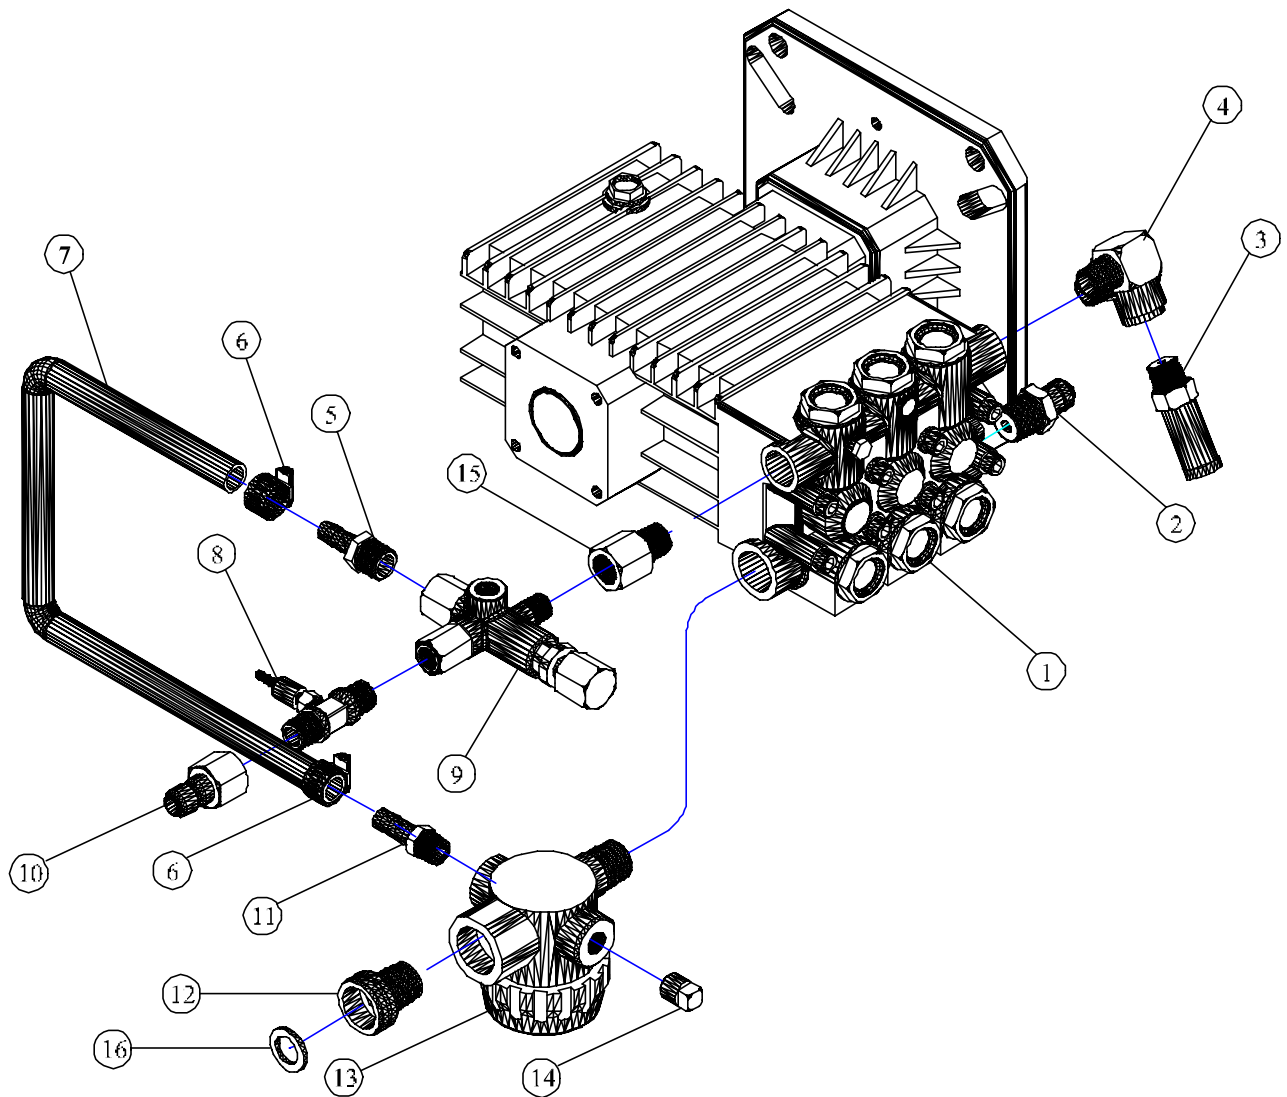

FIGURE 1-1A (PUMP,CAT., FITTING, HPJ3035, ASS'Y)

ITEM NO.	QTY.	DESCRIPTION	PART NO.
1	1	PUMP,PLUNGER,TRIPLEX,3000PSI,3.5GPM,GEN	JD7792
2	1	VALVE,RELIEF,THERMAL,145F,1/2"NPTM	JD6162-A
3	1	VALVE,RELIEF,2400-3000PSI,160F,3/8NPTM	JD7048-A
4	1	ELBOW,STREET,STEEL,PLATED,3/8NPT	JD3717-03
5	1	BARB,HOSE,MALE,BRASS,3/8HSX3/8NPT	JD2855-B
6	2	CLAMP,GEAR,WORM,SS,1/4 TO 5/8" DIA.	JD3068
7	1.5'	TUBING,PVC,REINFORCED,3/8"ID	JD7575
8	1	INJECTOR,CHEMICAL,ADJUSTABLE,4-5GPM,3/8"	JD6140-C
9	1	VALVE,UNLOAD,PSI ACT,3200PSI,8.0 GPM	JD3324-O
10	1	PLUG,QUICK COUPLING,STAINLESS,3/8"NPTF	JD3103-A
11	1	BARB,HOSE,MALE,BRASS,3/8HSX1/4NPT	JD7220
12	1	CONNECTOR,BR,3/4GARDEN HOSEX1/2NPTM,SWIV	JD7142
13	1	STRAINER,WATER,IN-LINE,ALUMINUM,1/2"NPT	JD7782
14	1	PLUG,HEAD,SQUARE,BRASS,1/4NPT	JD 679-02
15	1	ADAPTER,EXPANDING,STEEL,PLATED,3/8MX3/8F	JD6224-02
16	1	WASHER,RUBBER,HOSE,GARDEN,W/O SCREEN	JD 809-01

FIGURE 1-1B (PUMP,GEN., FITTING, HPJ3035, ASS'Y)