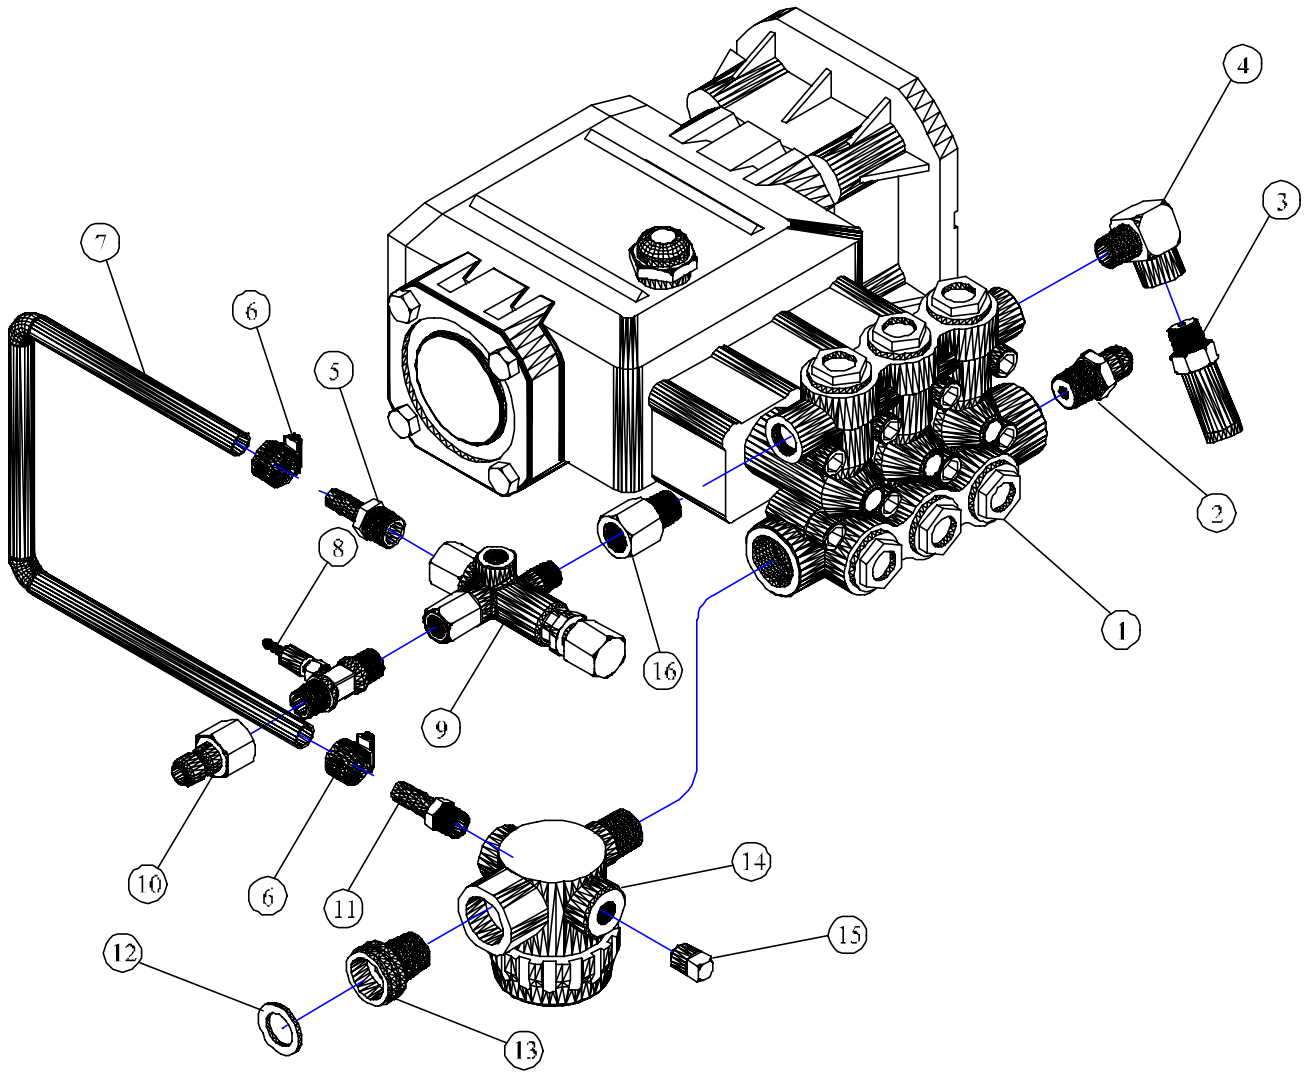

ITEM NO.	QTY.	DESCRIPTION	PART NO.
1	1	PUMP,PLUNGER,TRIPLEX,3200PSI,3.5GPM,CAT	JD7807
2	1	VALVE,RELIEF,THERMAL,145F,1/2"NPTM	JD6162-A
3	1	VALVE,RELIEF,2400-3000PSI,160F,3/8NPTM	JD7048-A
4	1	ELBOW,STREET,STEEL,PLATED,3/8NPT	JD3717-03
5	1	BARB,HOSE,MALE,BRASS,3/8HSX3/8NPT	JD2855-B
6	1	CLAMP,GEAR,WORM,SS,1/4 TO 5/8" DIA.	JD3068
7	1	TUBING,PVC,REINFORCED,3/8"ID	JD7575
8	2	INJECTOR,CHEMICAL,ADJUSTABLE,4-5GPM,3/8"	JD6140-C
9	1.5'	VALVE,UNLOAD,PSI ACT,3200PSI,8.0 GPM	JD3324-O
10	1	PLUG,QUICK COUPLING,STAINLESS,3/8"NPTF	JD3103-A
11	1	BARB,HOSE,MALE,BRASS,3/8HSX1/4NPT	JD7220
12	1	WASHER,RUBBER,HOSE,GARDEN,W/O SCREEN	JD 809-01
13	1	CONNECTOR,BR,3/4GARDEN HOSEX1/2NPTM,SWIV	JD7142
14	1	STRAINER,WATER,IN-LINE,ALUMINUM,1/2"NPT	JD7782
15	1	PLUG,HEAD,SQUARE,BRASS,1/4NPT	JD 679-02
16	1	ADAPTER,EXPANDING,STEEL,PLATED,3/8MX3/8F	JD6224-02